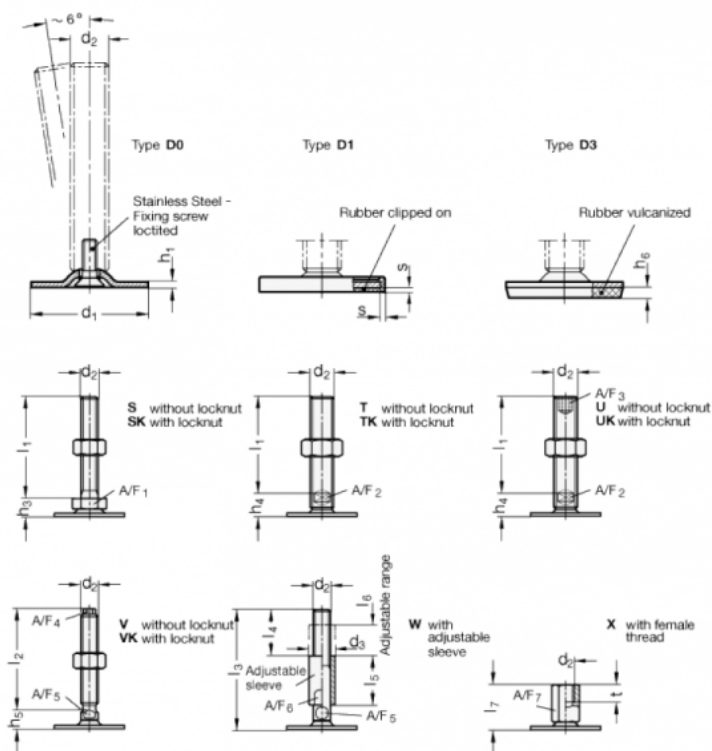

Article number: 204180M20100D0U

Description: E+G levelling foot
GN 41-80-M20-100-D0-U

Note: U Without nut, Hexagon socket at the top, Wrench flat at the bottom

Measures

A/F2 = 15
A/F3 = 10
d1 = 80
d2 = M20
h1 = 3
h4 = 18
h6 =
l1 = 100

s =